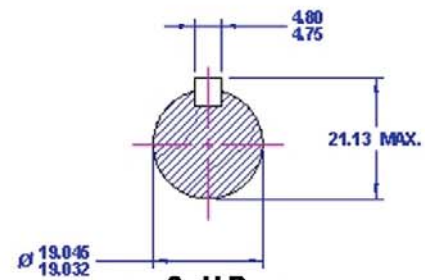

All dimensions in mm
FASCO Crompton Parkinson
809424QTE-C01 - 1HP (5.3A)
809424STE-C01 - 1.5HP (7.0A)
809424XTE-C01 - 2HP (8.6A)

1 & 1.5 HP
5/8" Shaft

2 HP
3/4" Shaft