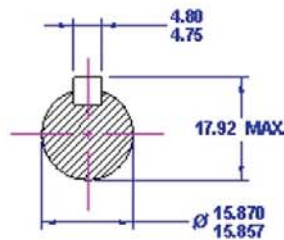

All dimensions in mm
FASCO Crompton Parkinson
809424QTE-C01 - 1HP (5.3A)
809424STE-C01 - 1.5HP (7.0A)
809424XTE-C01 - 2HP (8.6A)

1 & 1.5 HP
5/8" Shaft

2 HP
3/4" Shaft